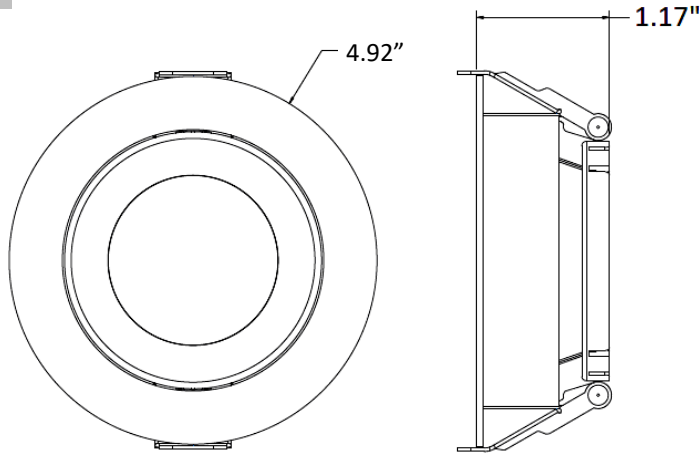

TYPE OF TRIMS & FINISHES

OPEN TRIM

White

Matte Silver

Clear

Matte Gold

Black

Black on Black