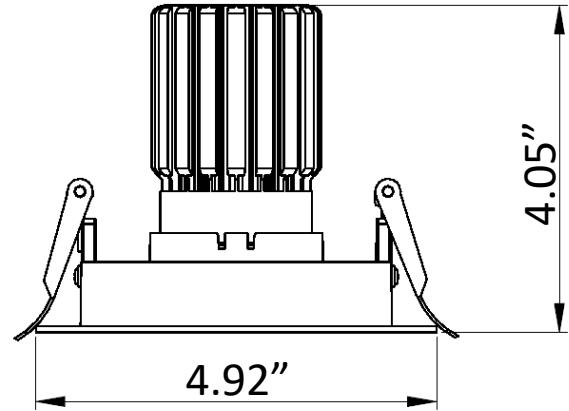

## DIMENSIONS:

LRD Engine with Open Trim

LRD Engine with Pin Hole Trim

LRD Engine with Slot Trim

Junction box 1" thick included with fixtures

#### ELECTRICAL SPECIFICATIONS:

- Voltage: 120VAC
- Wattage: 7w/10W
- Power factor: >0.90
- Efficacy: Up to 70LM/W